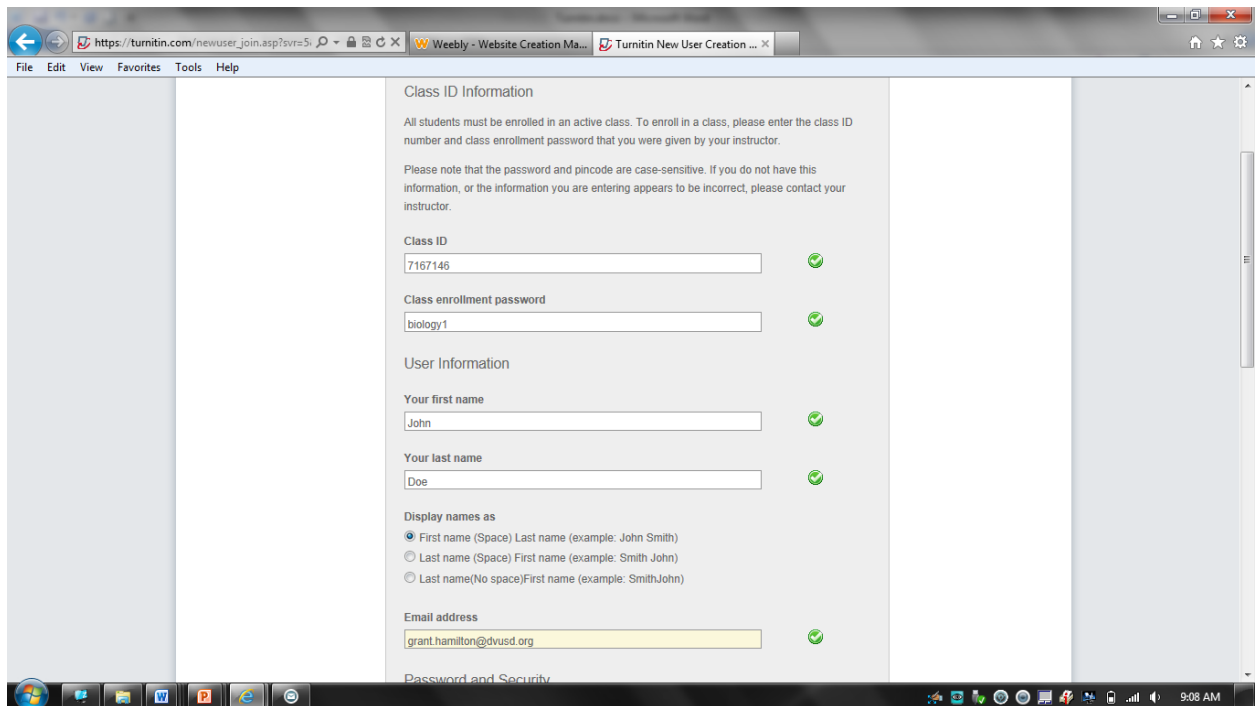

## How to sign up for turn it in.com!

1. Go to [turnit.com](http://turnit.com)
2. Click blue Create Account link

3. Click the blue student link

4. Fill out your Class ID#, Class Enrollment Password, User information (First, Last, Email, password, and security question and answer)
5. At the end, click the I Agree button

6. Congrats! You have successfully enrolled into Mr. Hamilton's turnitin.com page!