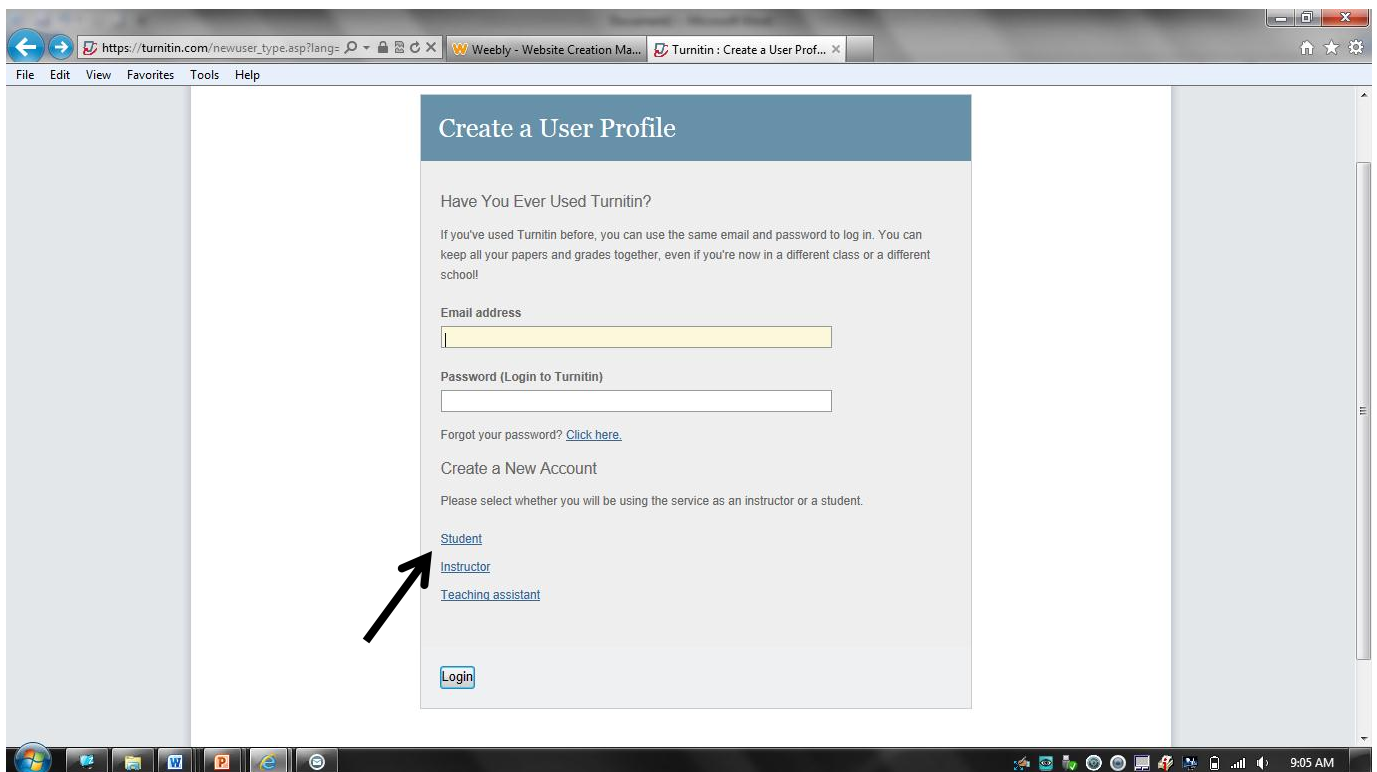

## How to sign up for turn it in.com!

1. Go to [turnit.com](http://turnit.com)
2. Click blue Create Account link

3. Click the blue student link

4. Fill out your Class ID#, Class Enrollment Password, User information (First, Last, Email, password, and security question and answer)
5. At the end, click the I Agree button

6. Congrats! You have successfully enrolled into Mr. Hamilton's turnitin.com page!